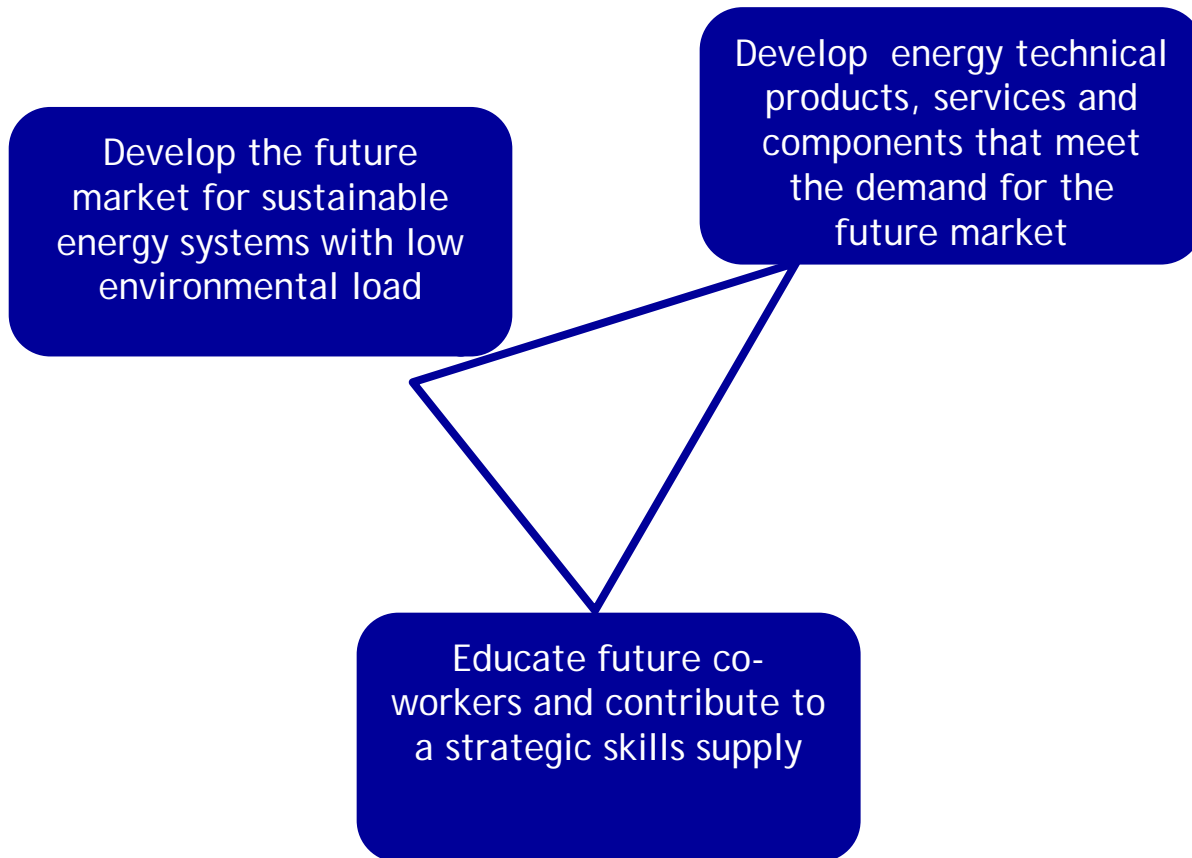

Sustainable Development Innovation Arena

Updated by GAME network November 2010

Knowledge triangle

GAME - Göteborg Action for Management of the Environment

A collaborative project in Western Sweden bringing partners and stakeholders together from research, business sector and regional authorities. Sustainable development is the common denominator for all activities within the GAME network.

A network for everyone who wants to collaborate for a more sustainable development in Western Sweden and who would like more contacts within industry, society and research. Today, close to 400 persons are members of GAME network.